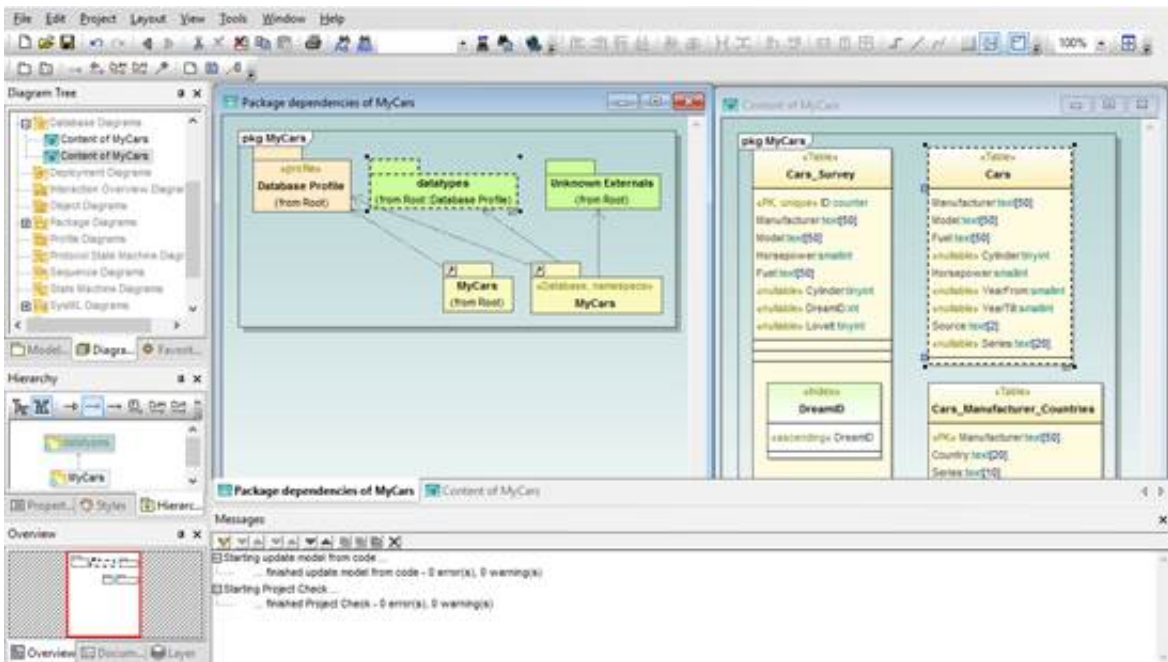

[How To Use Umodel](#)

[How To Use Umodel](#)

I converted it to blender plugin and add support for MK9 skelealmeshv0 2:Remember first go to Blender 'File-Userpreferences' and remove old version addon if you had one installed beforeOlder tool release:v0.. How I replace MK9 character mesh Its a long process and I will build up this tutorial over time.. Tools was developed for latest Stream edition MK9 file format, and only tested with CHARSkarlet.