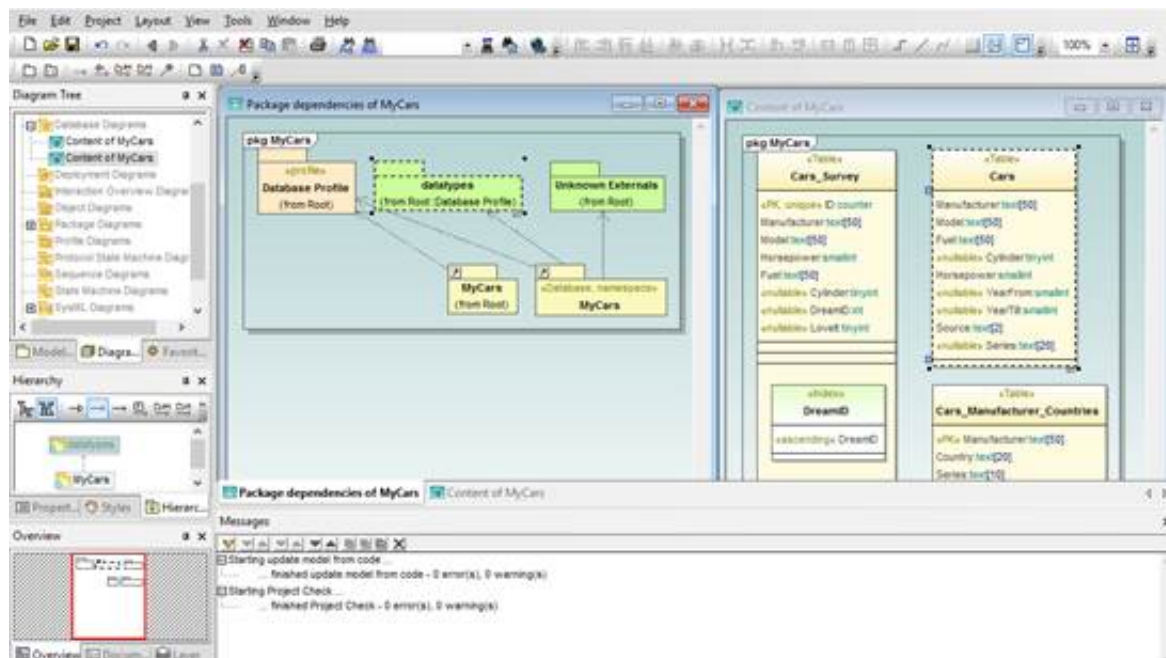

1. [used tesla model 3](#)
2. [used tesla model 3 for sale](#)
3. [unibrow model](#)

xxx I suggest first replicate steps here exactly before trying other character Prerequisites:- Read the texture replacement tutorial and learn how to extract and replace texture in xxx file- have a uncompressed CHARSkarlet.. 1: initial releaseA modified skeletal mesh will have bigger size than original

used tesla model 3

used tesla model 3, university of washington covid model, used tesla model 3 for sale, university of washington coronavirus model, unibrow model, used tesla model x for sale, uncitral model law, u mask model 2, uber business model, umodel, umodel download, umodel fortnite, umodeler, umodeler vs probuilder, umodel aes key, umodel blender, umodel fortnite aes key, umodel mac, umodel github, umodel compatibility [Canon Lbp 1210 Driver For Mac](#)

xxx file ready and extract Skarlet SkeletalMesh from it Mk9 skelealmesh blender import/exprot plugin: This is based on RER mod tool from maliwei777 with changes form marionkart64n and Sectus.. 1:Change logs:v0 2: calculate per vertex tangent and bi-normal before exporting mesh, they are needed to create bumpiness (normal mapping)v0. [Ccleaner Download Mac](#)

[تحميل برنامج Adobe](#)

[تريفة للكمبيوتر](#) [Flash Player](#)

used tesla model 3 for sale

[Lorex Flir Cloud Mac Download](#)